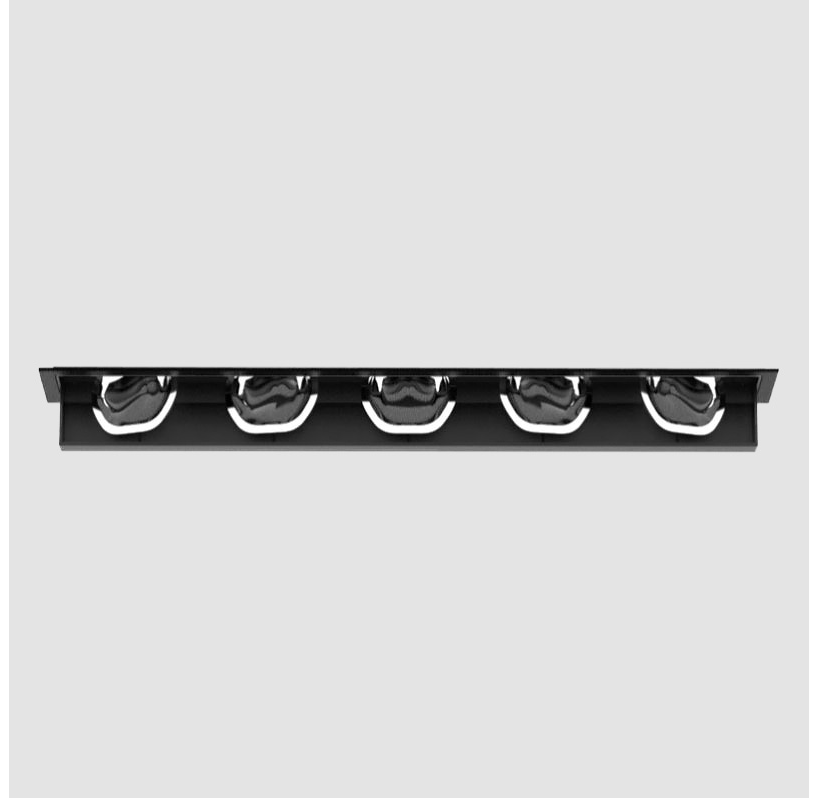

GENERAL

Series: Magiq Wallwash
Partner: Prolicht
Division: Architectural
Installation: Trimless
Product Type: Wallwash
Mounting Location: Ceiling
Light Distribution: Asymmetric

PHYSICAL

Shape: Rectangle
Length (mm): 267
Length (in): 10 1/2
Width (mm): 36
Width (in): 1 7/16
Height (mm): 64
Height (in): 2 1/2
Ceiling Thickness (mm): 12.5
Ceiling Thickness (in): 1/2
Min. Recessing Depth (mm): 100
Min. Recessing Depth (in): 3 15/16
Weight (kg): 0.943
Weight (lbs): 2.08
Holder Finish: WHI / BLK
Fixture Material: Aluminum Die Cast
Cut-out Measurements: 273mm / 10 3/4" x 42mm / 1 5/8"
Upon Request: Unique Ceiling Thickness

ELECTRICAL

Lamp Type: LED (Zhaga Standard)
Input Wattage (W): 33.4
Total Output Wattage (W): 29.6
Dimming: Tri-Mode (Non-Dimming and Phase Dimming (120Vac only) and 0-10V Dimming)
Driver Included: No
Driver Location: Remote
Driver Type: Constant Current - Universal
Driver Class: Class 1
Input Voltage (V): 120 - 277
Constant Current (MA): 500

LED

Number of LEDs: 5
Color Temperature (°K): 2700 / 3000 / 3500 / 4000
Max. Delivered Lumen (lm): 2145 / 2339 / 2145 / 2443
Nominal Lumen (lm): 2375 / 2590 / 2375 / 2705
CRI: >90 CRI
Lamp Life (hrs): 50000
Upon Request: Special Color Temperature

OPTICAL

Reflector: Asymmetric
Upon Request: Special Beam Angles

RATINGS AND CERTIFICATIONS

Certified By: CSA Certified to UL and CSA Standards
IP rating: IP20

100mm
3 15/16"

12 1/2 mm
1/2"

270mm x 38mm
10 5/8" x 1 1/2"