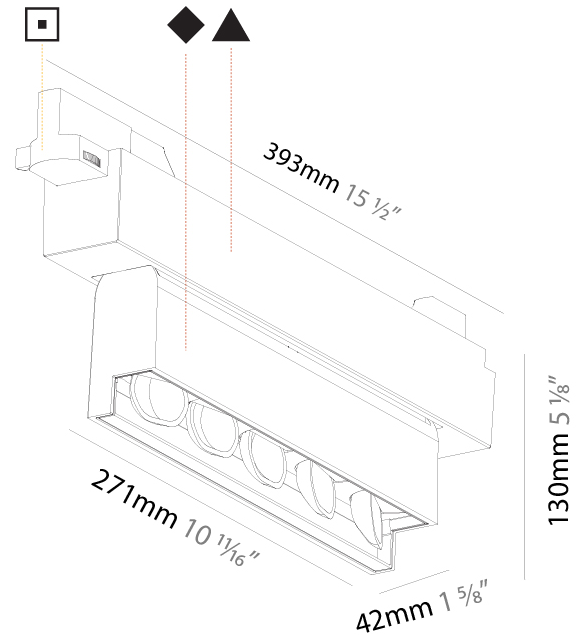

GENERAL

Series: Magiq Wallwash
Subseries: Magiq Wallwash Plus Black
Partner: Prolicht
Division: Architectural
Installation: Track
Product Type: Track System Line Voltage
Mounting Location: Ceiling
Light Distribution: Wallwash

PHYSICAL

Shape: Rectangle
Length (mm): 392
Length (in): 15 7/16
Width (mm): 42
Width (in): 1 5/8
Height (mm): 130
Height (in): 5 1/8
Weight (kg): 1.777
Weight (lbs): 3.91

Fixture Finish: SSR / BKV / CWI / CRY / HAB / UFT / ITA / RUA / FTG / MYG / LOD / PUS / FRO / FUP / KIA / POP / BLS / SPG / MEY / GOH / CHC / COM / ABZ / JAG / OBR / MOS / ROR

Fixture Material: Aluminum Die Cast

ELECTRICAL

Lamp Type: LED (Zhaga Standard)
Input Wattage (W): 48.4
Total Output Wattage (W): 44
Dimming: Non-Dimmable / 0-10V Dimming
Driver Included: Yes
Driver Location: Integrated
Driver Type: Constant Current - Universal
Driver Class: Class 1
Input Voltage (V): 120 - 277
Constant Current (MA): 700

LED

Number of LEDs: 5
Color Temperature (°K): 2700 / 3000 / 3500 / 4000
Max. Delivered Lumen (lm): 3220 / 3430 / 3538 / 3610
Nominal Lumen (lm): 3570 / 3800 / 3920 / 4000
CRI: >90 CRI
Efficiency (%): 80
Lamp Life (hrs): 50000
Upon Request: Special Color Temperature

OPTICAL

Adjustability: Tilt 15°

RATINGS AND CERTIFICATIONS

Certified By: Certified for North American Standards
IP rating: IP20