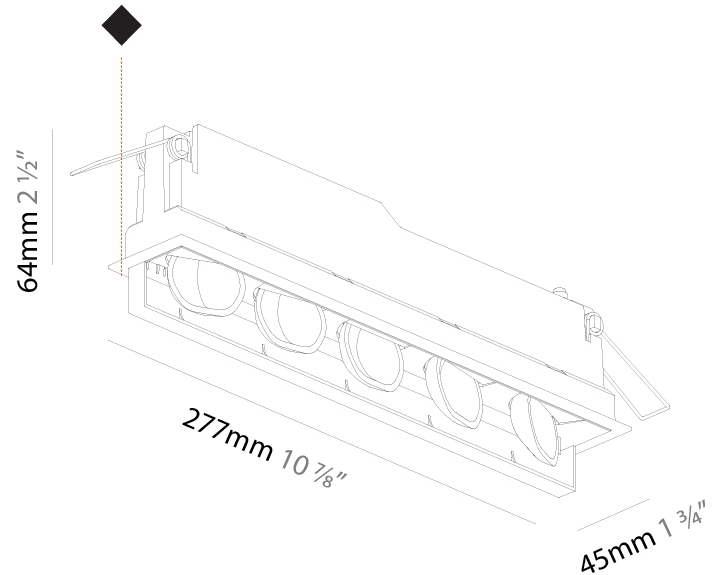

GENERAL

Series: Magiq Wallwash
Partner: Prolicht
Division: Architectural
Installation: Recessed
Product Type: Wallwash
Mounting Location: Ceiling
Light Distribution: Asymmetric

PHYSICAL

Shape: Rectangle
Length (mm): 277
Length (in): 10 ⁷/₈
Width (mm): 45
Width (in): 1 ³/₄
Height (mm): 64
Height (in): 2 ¹/₂
Min. Recessing Depth (mm): 100
Min. Recessing Depth (in): 3 ¹⁵/₁₆
Fixture Finish: SSR / BKV / CWI / CRY / HAB / UFT / ITA / RUA / FTG / MYG / LOD / PUS / FRO / FUP / KIA / POP / BLS / SPG / MEY / GOH / CHC / COM / ABZ / JAG / OBR / MOS / ROR
Holder Finish: WHI / BLK
Fixture Material: Aluminum Die Cast
Cut-out Measurements: 270mm / 10 5/8" x 38mm / 1 1/2"

ELECTRICAL

Lamp Type: LED (Zhaga Standard)
Input Wattage (W): 31.4
Total Output Wattage (W): 25.9
Dimming: Tri-Mode (Non-Dimming and Phase Dimming (120Vac only) and 0-10V Dimming)
Driver Included: No
Driver Location: Remote
Driver Type: Constant Current - Universal
Driver Class: Class 1
Input Voltage (V): 120 - 277
Constant Current (MA): 500

LED

Number of LEDs: 5
Color Temperature (°K): 3000 / 3500 / 4000
Max. Delivered Lumen (lm): 2339 / 2145 / 2443
Nominal Lumen (lm): 2590 / 2375 / 2705
CRI: >90 CRI
Efficiency (%): 82.3
Lamp Life (hrs): 50000

OPTICAL

RATINGS AND CERTIFICATIONS

Certified By: CSA Certified to UL and CSA Standards
IP rating: IP20

PROJECT
TYPE
SPECIFIER
QUANTITY
DATE