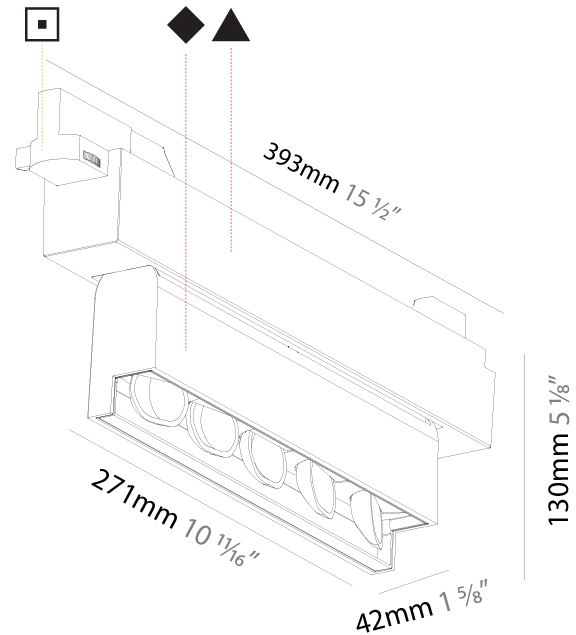

GENERAL

Series: Magiq Wallwash
Subseries: Magiq Wallwash Plus Black
Brand: Prolicht
Division: Architectural
Mounting Type: Track
Mounting Location: Ceiling
Subcategory: Wallwash

PHYSICAL

Shape: Rectangle
Length (mm): 392
Length (in): 15 7/16
Width (mm): 42
Width (in): 1 5/8
Height (mm): 130
Height (in): 5 1/8
Light Distribution: Asymmetric
Weight (kg): 1.777
Weight (lbs): 3.91
Fixture Finish: SSR / BKV / CWI / CRY / HAB / UFT / ITA / RUA / FTG / MYG / LOD / PUS / FRO / FUP / KIA / POP / BLS / SPG / MEY / GOH / GUM / CHC / COM / ABZ / JAG / OBR / MOS / ROR
Fixture Material: Aluminum Die Cast

ELECTRICAL

Lamp Type: LED (Zhaga Standard)
Input Wattage (W): 48.4
Total Output Wattage (W): 44
Dimming: Non-Dimmable / 0-10V Dimming
Driver Included: Yes
Driver Location: Integrated
Driver Type: Constant Current - Universal
Driver Class: Class 1
Input Voltage (V): 120 - 277
Constant Current (MA): 700

LED

Number of LEDs: 5
Color Temperature (°K): 2700 / 3000 / 3500 / 4000
Max. Delivered Lumen (lm): 3220 / 3430 / 3538 / 3610
Nominal Lumen (lm): 3570 / 3800 / 3920 / 4000
CRI: >90 CRI
Efficiency (%): 80
Lamp Life (hrs): 50000
Upon Request: Special Color Temperature

OPTICAL

Adjustability: Tilt 15°

RATINGS AND CERTIFICATIONS

Certified By: Certified for North American Standards
IP rating: IP20