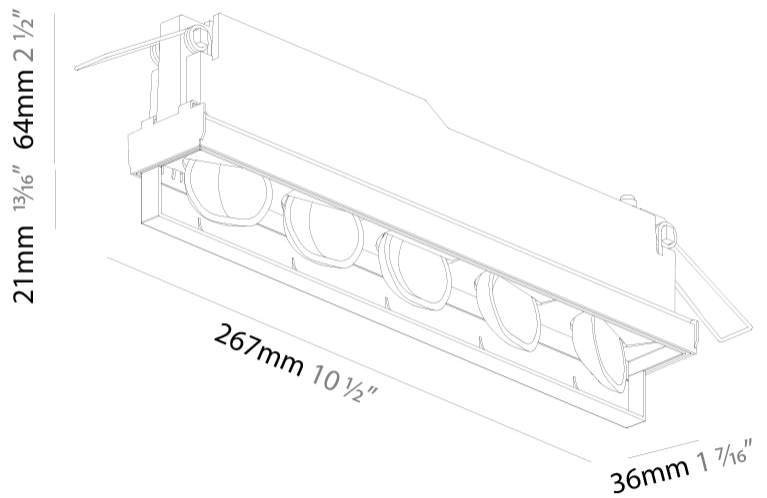

GENERAL

Series: Magiq Wallwash
 Partner: Prolicht
 Division: Architectural
 Installation: Trimless
 Product Type: Wallwash
 Mounting Location: Ceiling
 Light Distribution: Asymmetric

PHYSICAL

Shape: Rectangle
 Length (mm): 267
 Length (in): 10 1/2
 Width (mm): 36
 Width (in): 1 7/16
 Height (mm): 64
 Height (in): 2 1/2
 Ceiling Thickness (mm): 12.5
 Ceiling Thickness (in): 1/2
 Min. Recessing Depth (mm): 100
 Min. Recessing Depth (in): 3 15/16
 Weight (kg): 0.943
 Weight (lbs): 2.08
 Holder Finish: WHI / BLK
 Fixture Material: Aluminum Die Cast
 Cut-out Measurements: 273mm / 10 3/4" x 42mm / 1 5/8"
 Upon Request: Unique Ceiling Thickness

OPTICAL

Reflector: Asymmetric
 Upon Request: Special Beam Angles

RATINGS AND CERTIFICATIONS

Certified By: CSA Certified to UL and CSA Standards
 IP rating: IP20

100mm
3 15/16"

12 1/2 mm
1/2"

270mm x 38mm
10 5/8" x 1 1/2"

GENERAL

Series: Magiq Wallwash
 Partner: Prolicht
 Division: Architectural
 Installation: Recessed
 Product Type: Wallwash
 Mounting Location: Ceiling
 Light Distribution: Asymmetric

PHYSICAL

Shape: Rectangle
 Length (mm): 277
 Length (in): 10 ⁷/₈
 Width (mm): 45
 Width (in): 1 ³/₄
 Height (mm): 64
 Height (in): 2 ¹/₂
 Min. Recessing Depth (mm): 100
 Min. Recessing Depth (in): 3 ¹⁵/₁₆
 Fixture Finish: SSR / BKV / CWI / CRY / HAB / UFT / ITA / RUA / FTG / MYG / LOD / PUS / FRO / FUP / KIA / POP / BLS / SPG / MEY / GOH / CHC / COM / ABZ / JAG / OBR / MOS / ROR
 Holder Finish: WHI / BLK
 Fixture Material: Aluminum Die Cast
 Cut-out Measurements: 270mm / 10 5/8" x 38mm / 1 1/2"